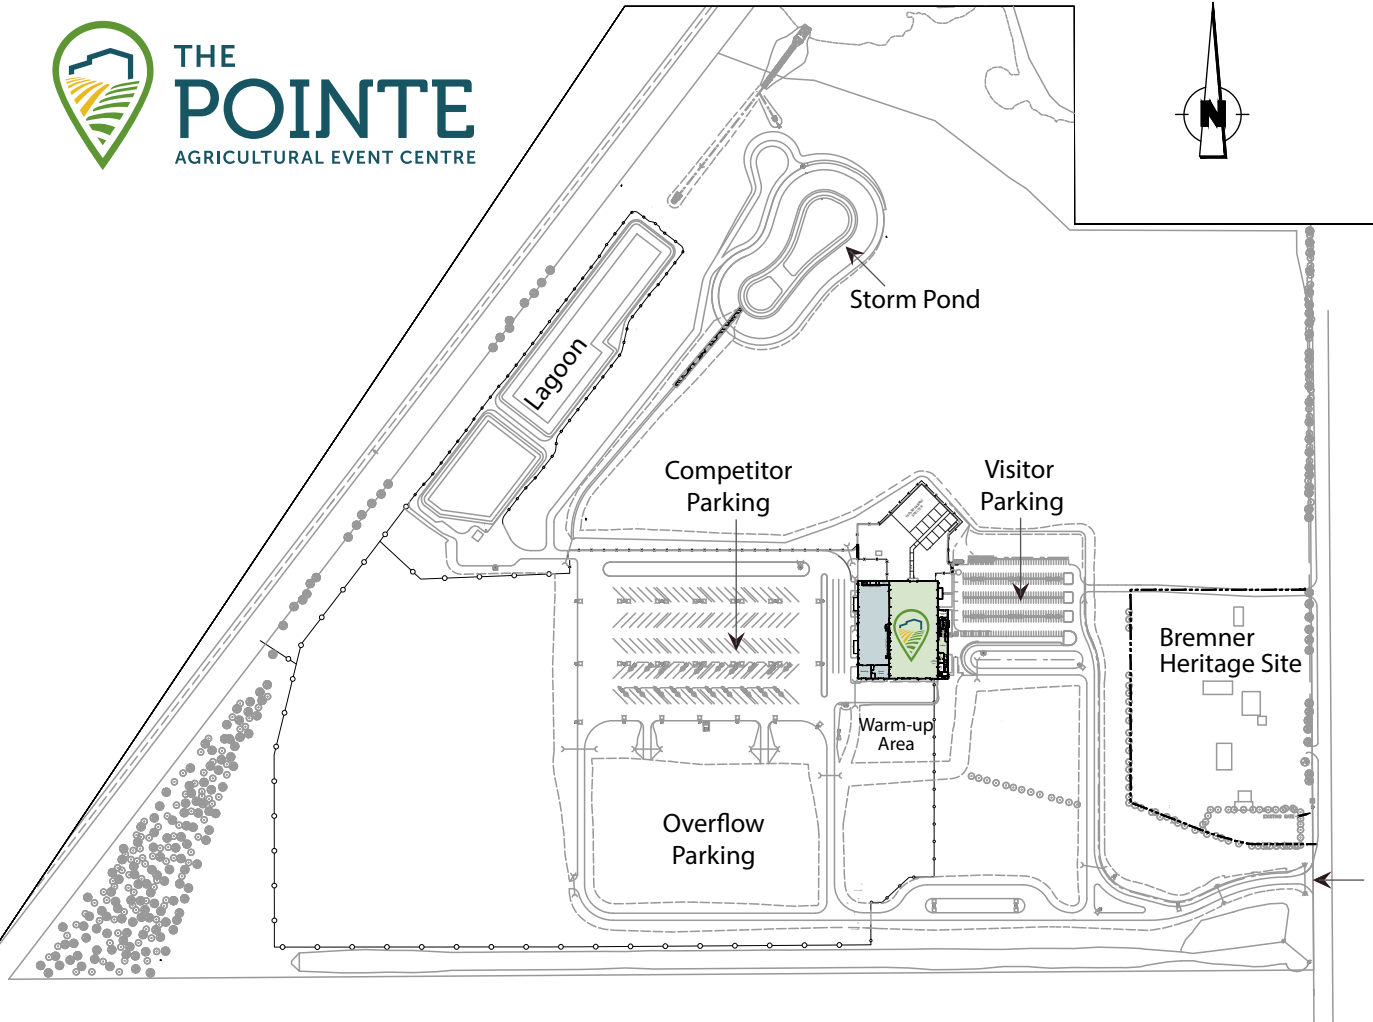

THE
POINTE
AGRICULTURAL EVENT CENTRE

RR 225

Pointe-aux-Pins
Site entrance

Twp 534